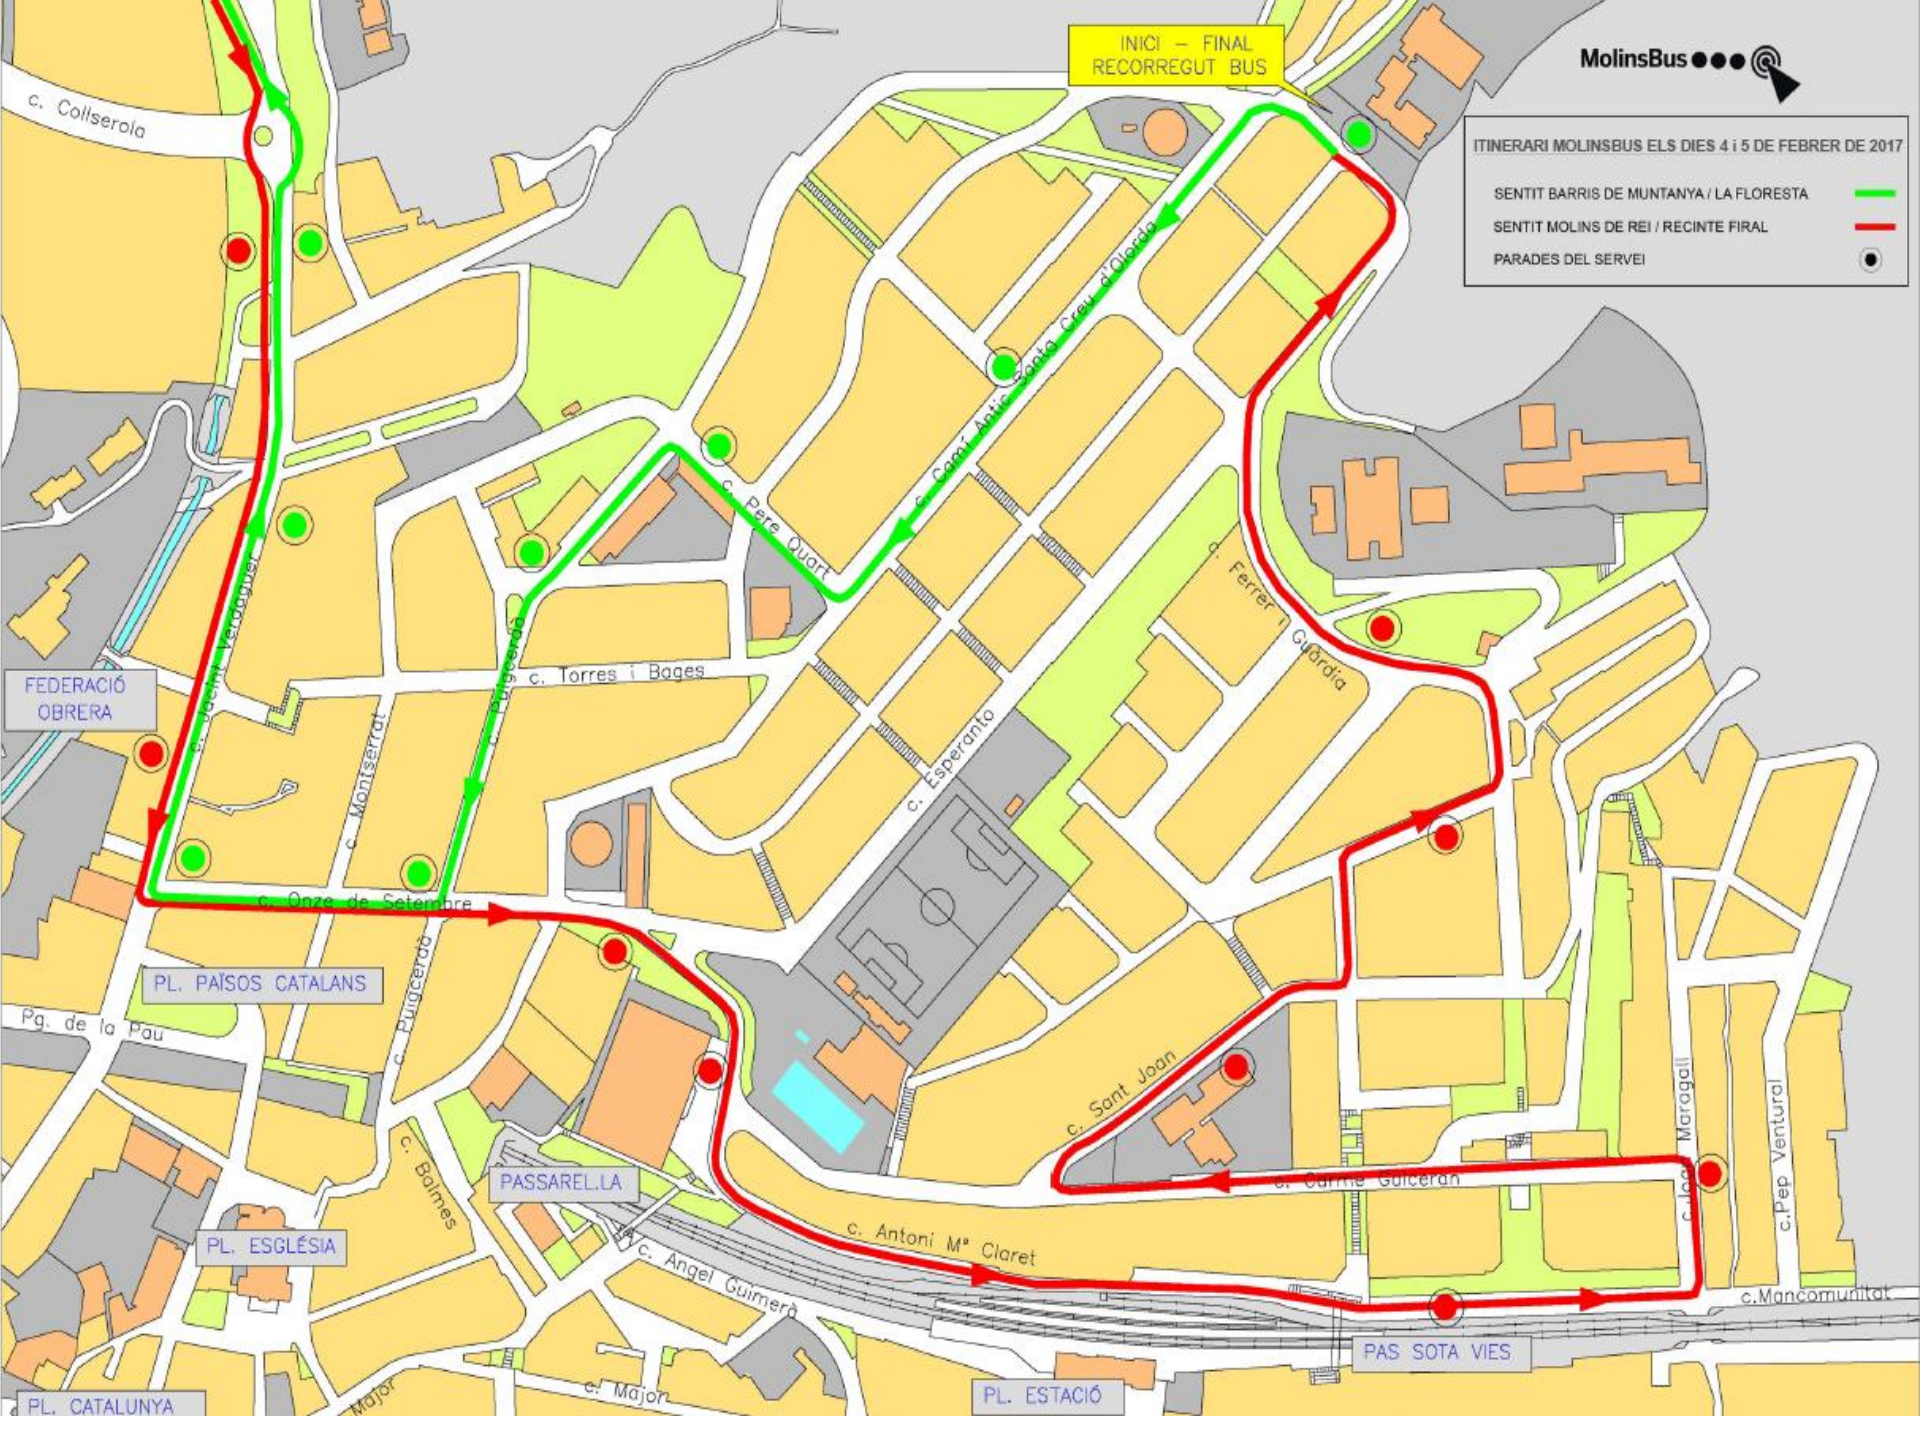

The image shows the interior of a bus, focusing on the seating area. The seats are upholstered in a blue fabric with a pattern of small, colorful dots (red, green, yellow). Each seat has a grey plastic frame and a grey handle on the backrest. Yellow handrails are visible, extending from the seats towards the ceiling. The background is slightly blurred, showing the side of the bus and a window. The text is overlaid on the right side of the image.

**Itineraris, recorreguts
i Serveis Especials
MolinsBus
Fira Candelera 2017**

INICI - FINAL
RECORREGUT BUS

ITINERARI MOLINSBUS ELS DIES 4 I 5 DE FEBRER DE 2017

SENTIT BARRIS DE MUNTANYA / LA FLORESTA	
SENTIT MOLINS DE REI / RECINTE FIRAL	
PARADES DEL SERVEI	